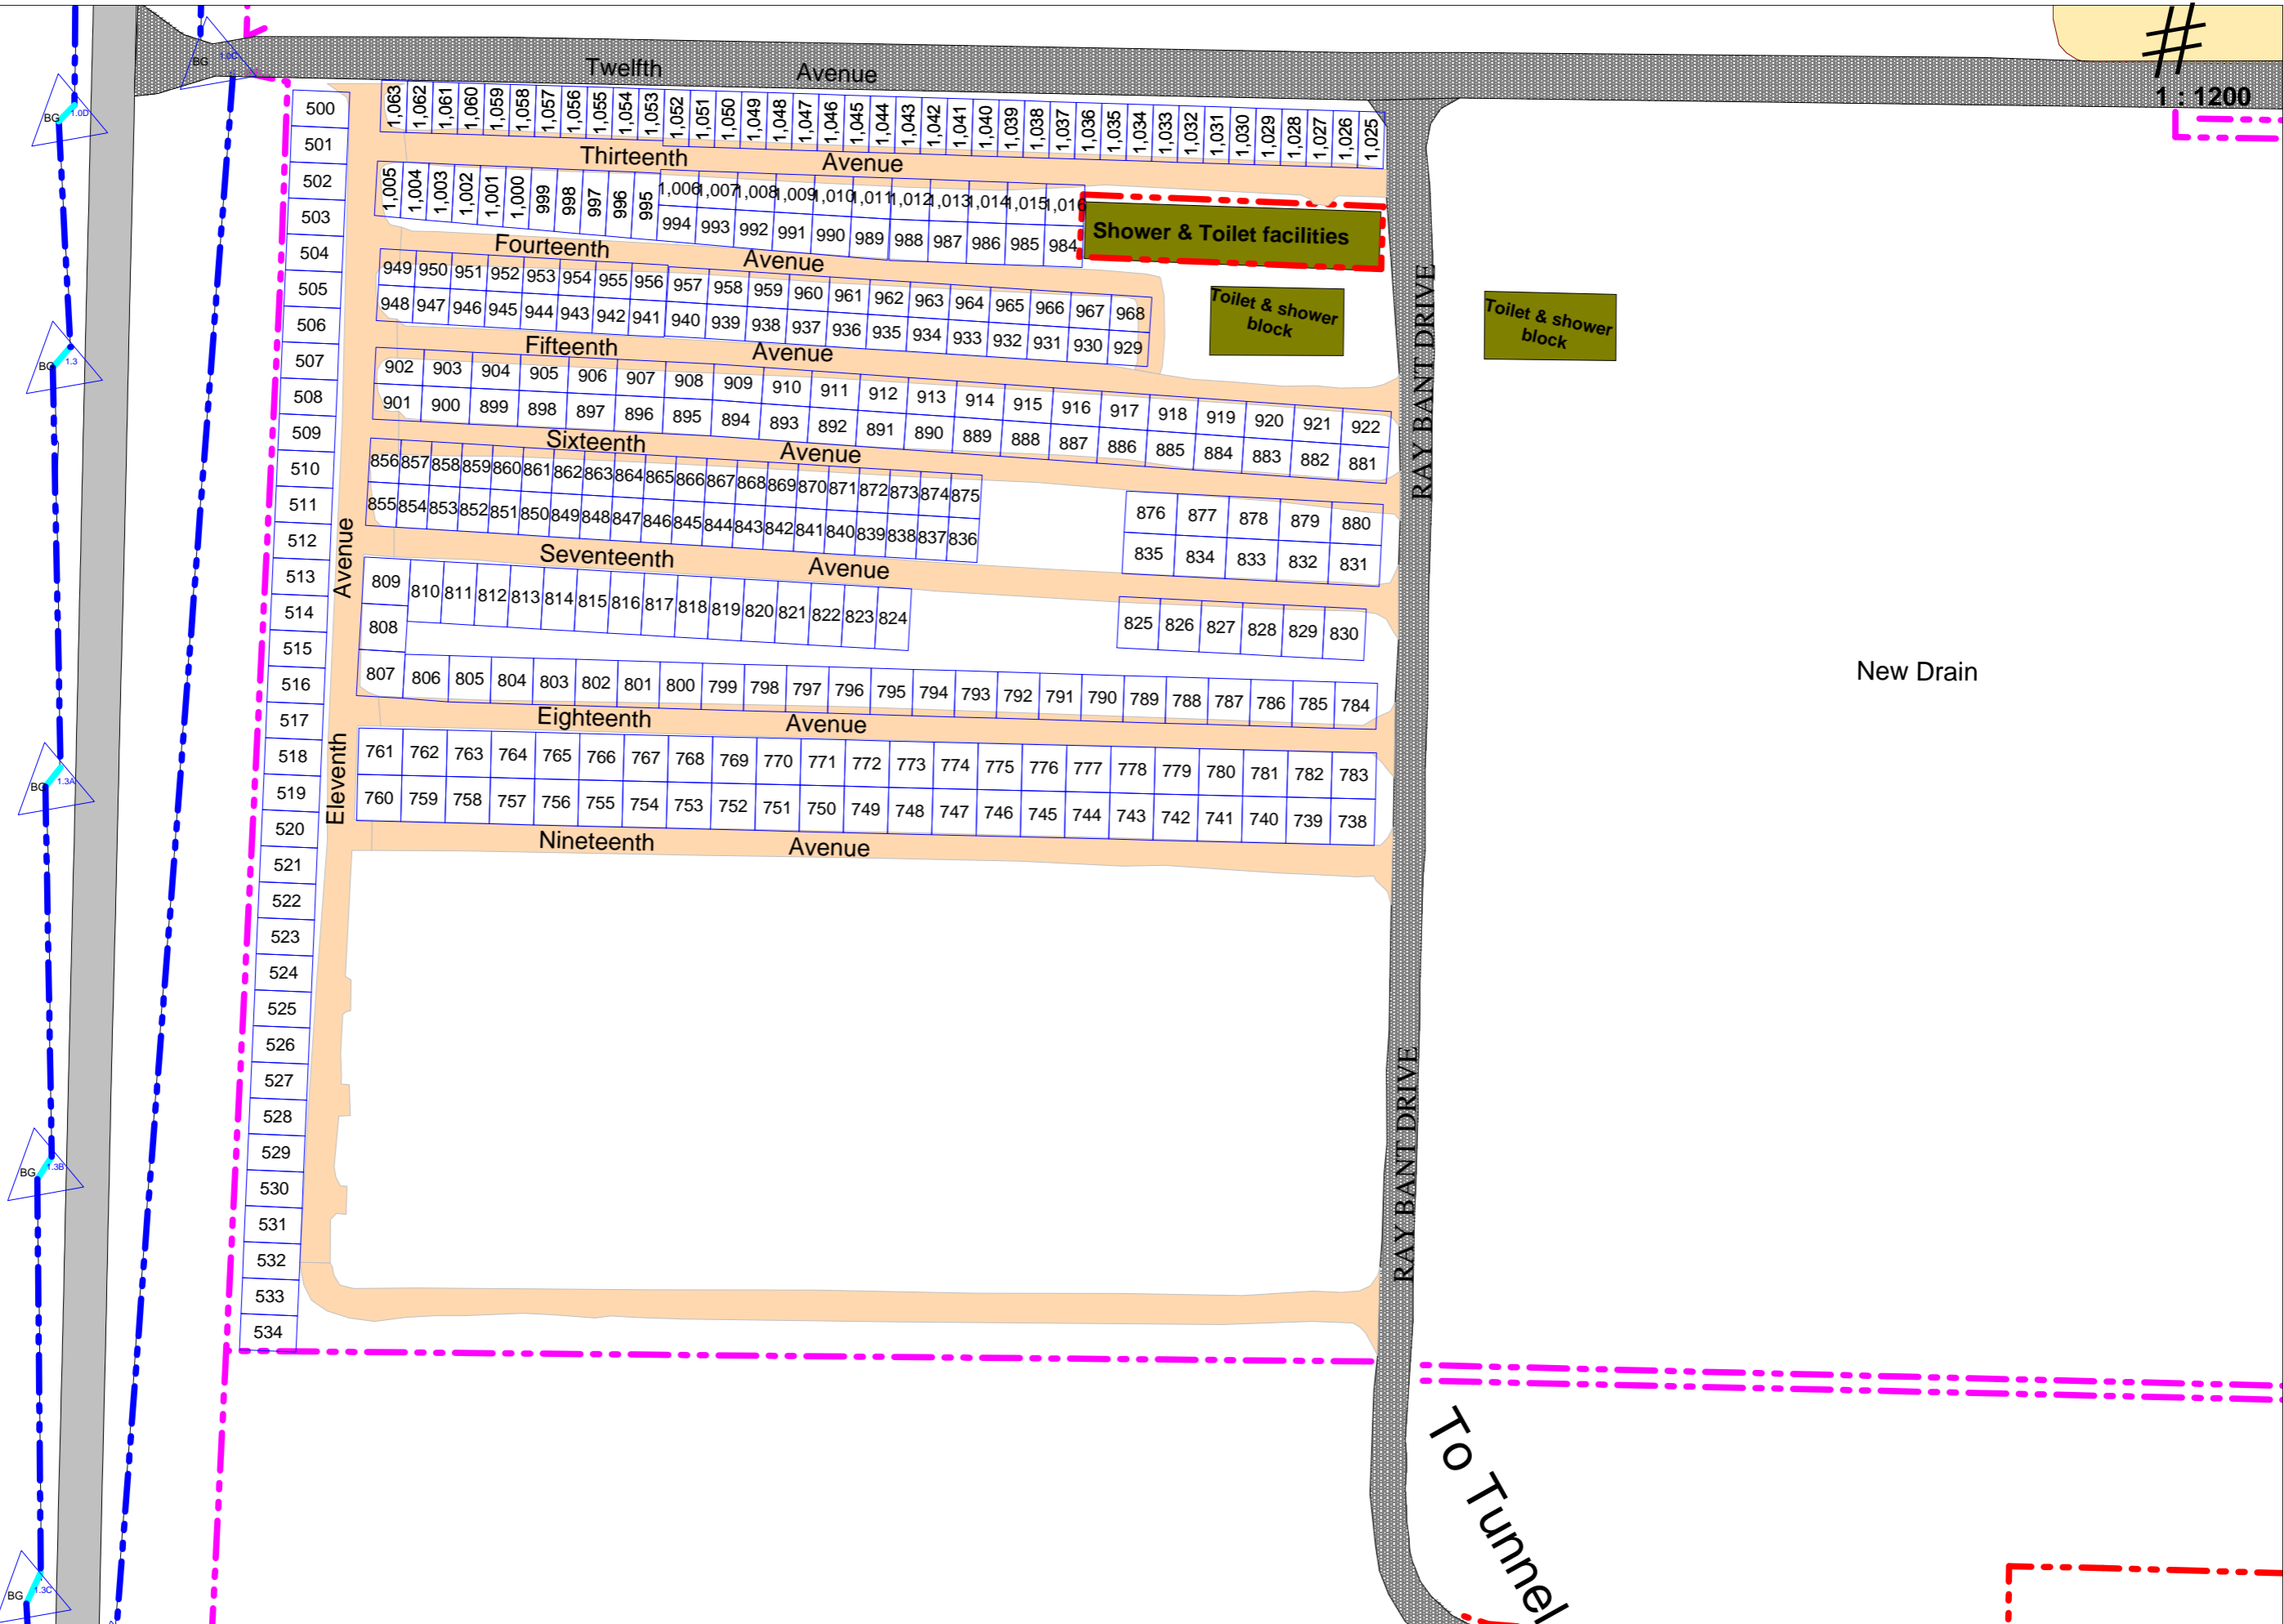

BATHURST REGIONAL COUNCIL

1:1200

Bathurst Regional Council expressly disclaims all liability for errors or omissions of any kind whatsoever, or any loss, damage or other consequence which may arise from any person relying on information in this Plan